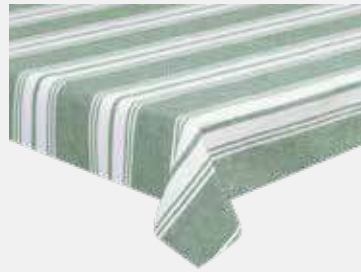

VERDE

Tovaglia 140x240 cm (8 persone)
Tablecloth 55"x94 1/2" (8 people)

Cotone 90%+10% poliestere
Cotton 90%+10% polyester
TXXTO120880 - EAN 8056444363821

INNER 6
MASTER 24