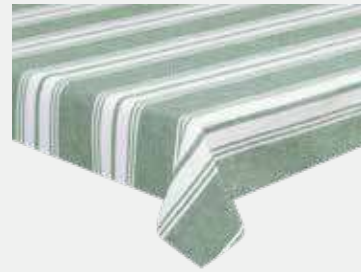

VERDE

Tovaglia 150x350 cm (12 persone)
Tablecloth 59"x137 3/4" (12 people)

Cotone 90%+10% poliestere
Cotton 90%+10% polyester
TXXTO240880 - EAN 8056444364194

INNER 6
MASTER 24