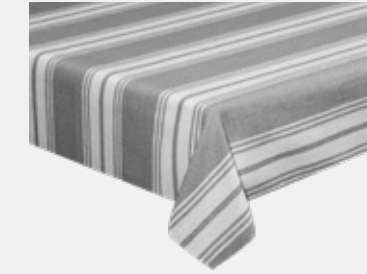

BEIGE

Grembiule pettorina 80×85 cm
Chest apron 31 ½"×33 ½"

Cotone 90%+10% poliestere
Cotton 90%+10% polyester
TXXGR120858 - EAN 8056444364637

GRIGIO

Tovaglia 140×240 cm (8 persone)
Tablecloth 55"×94 ½" (8 people)

Cotone 90%+10% poliestere
Cotton 90%+10% polyester
TXXTO120832 - EAN 8056444363708

GRIGIO

Tovaglia 150×300 cm (10 persone)
Tablecloth 59"×118" (10 people)

Cotone 90%+10% poliestere
Cotton 90%+10% polyester
TXXTO150832 - EAN 8056444363883