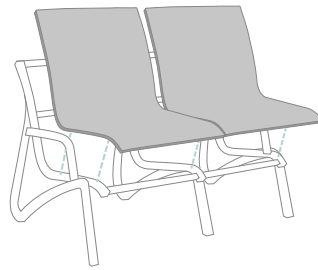

DURABLE - SUSTAINABLE - DUURZAAM

SUNSET CONFORT

Conversationnel canapé - *Lounge sofa* -
Relax Stoel met armleuning