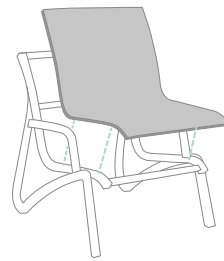

INDEX

SUNSET CONFORT

Conversationnel Fauteuil - *Lounge armchair* -
Lage Stoel met armleuning

DURABLE
SUSTAINABLE
DUURZAAM

Composite high tech - *High-tech composite*
High-tech composiet

Textile PVC, coussin confort
PVC Textile, comfort cushion
PVC Textiel, comfort kussen