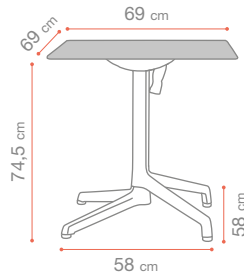

CANNES

OUT HPL + PP + Aluminium
Fiber Glass

P.170

OUT HPL + PP + Aluminium
Fiber Glass

P.170

OUT HPL + PP + Aluminium
Fiber Glass

P.170