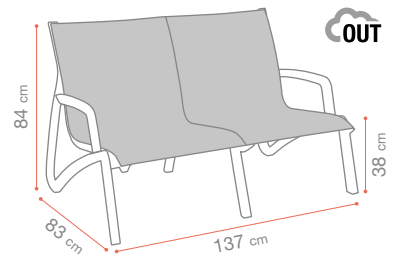

DURABLE - SUSTAINABLE - DUURZAAM

SUNSET CONFORT

Conversationnel canapé - *Lounge sofa* -
Relax Stoel met armleuning