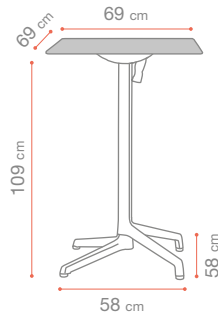

OUT HPL + PP + Aluminium
Fiber Glass