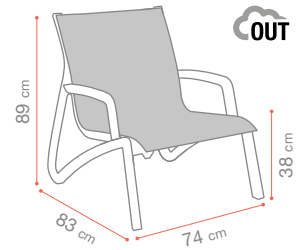

SUNSET CONFORT

Conversationnel Fauteuil - *Lounge armchair* -
Lage Stoel met armleuning

DURABLE
SUSTAINABLE
DUURZAAM