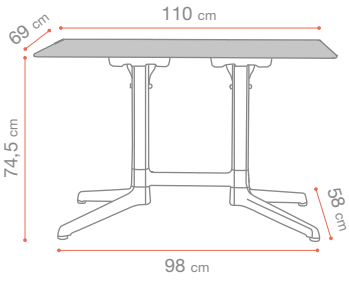

CANNES

OUT HPL + PP + Aluminium
Fiber Glass

P.170