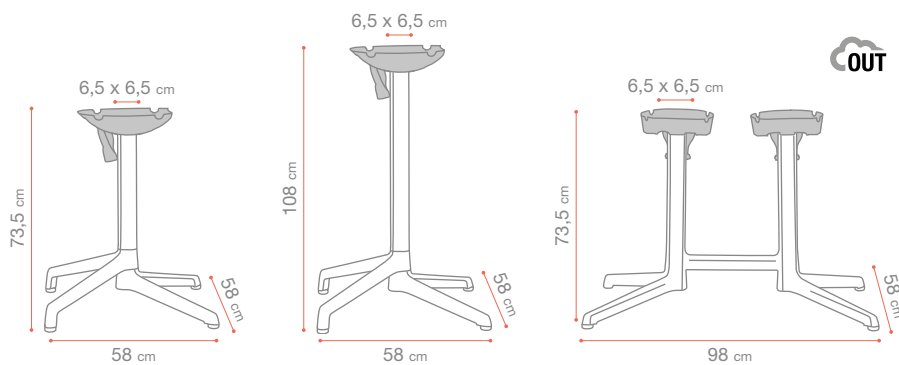

NEW

X2.O

Pieds rabattables
Folding table legs
Inklaapbare poten