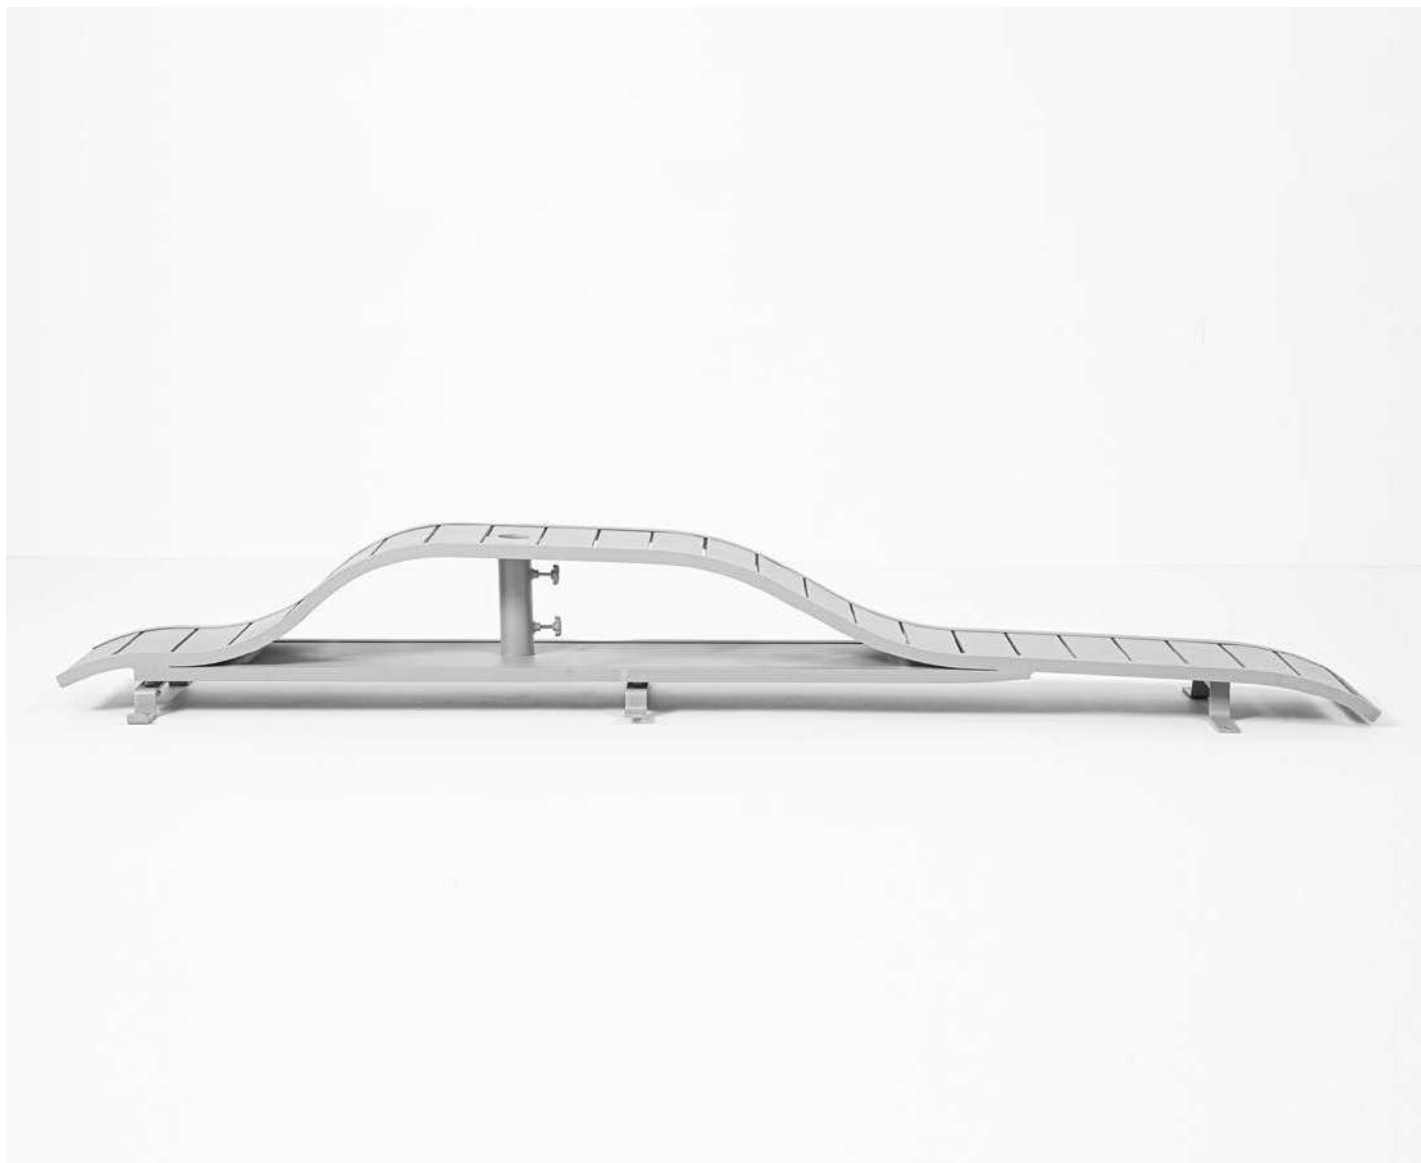

SUNSET

Tablette - Shelf - Tablet

Aluminium

SUNSET CONFORT

ORIGINAL

SUNSET

CANNES

WESTPORT