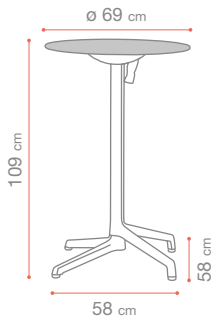

OUT HPL + PP + Aluminium
Fiber Glass