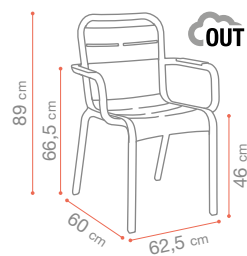

Chaise & Fauteuil - Chair & Armchair

Stoel & Stoel met armleuning

Fiber glass
Polypropylène - Polypropylene - Polypropylen

ORIGINAL

SUNSET

CANNES

WESTPORT

INDEX