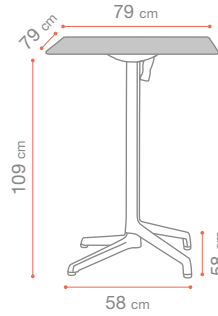

OUT HPL + PP + Aluminium
Fiber Glass