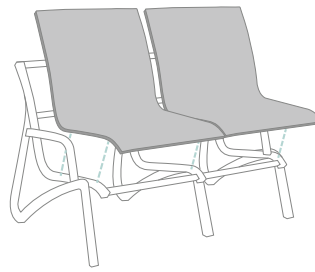

DURABLE
SUSTAINABLE
DUURZAAM

SUNSET

Conversationnel canapé - *Lounge sofa* -
Relax Stoel met armléuning

Composite high tech - *High-tech composite*
High-tech composiet

Textile PVC - *PVC Textile* - PVC Textiel