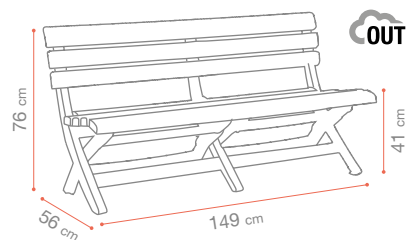

NEW

WESTPORT

Banc - Bench - Bank