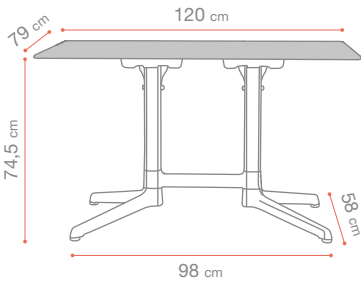

OUT HPL + PP + Aluminium
Fiber Glass

P.170