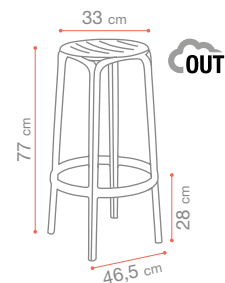

NEW

CANNES

Tabouret de bar - *Barstool* - Barkruk