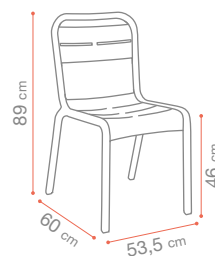

Chaise & Fauteuil - Chair & Armchair

Stoel & Stoel met armleuning

Fiber glass
Polypropylène - Polypropylene - Polypropylen

ORIGINAL

SUNSET

CANNES

WESTPORT

INDEX