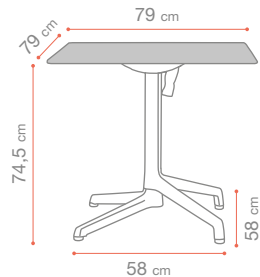

CANNES

OUT HPL + PP + Aluminium
Fiber Glass

P.170

OUT HPL + PP + Aluminium
Fiber Glass

P.170

OUT HPL + PP + Aluminium
Fiber Glass

P.170