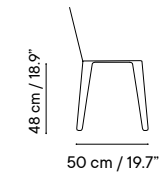

iSi 8067
Stool 76

iSi 8034
Chair