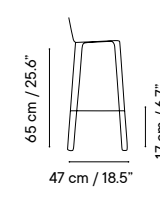

iSi 8068
Stool 65