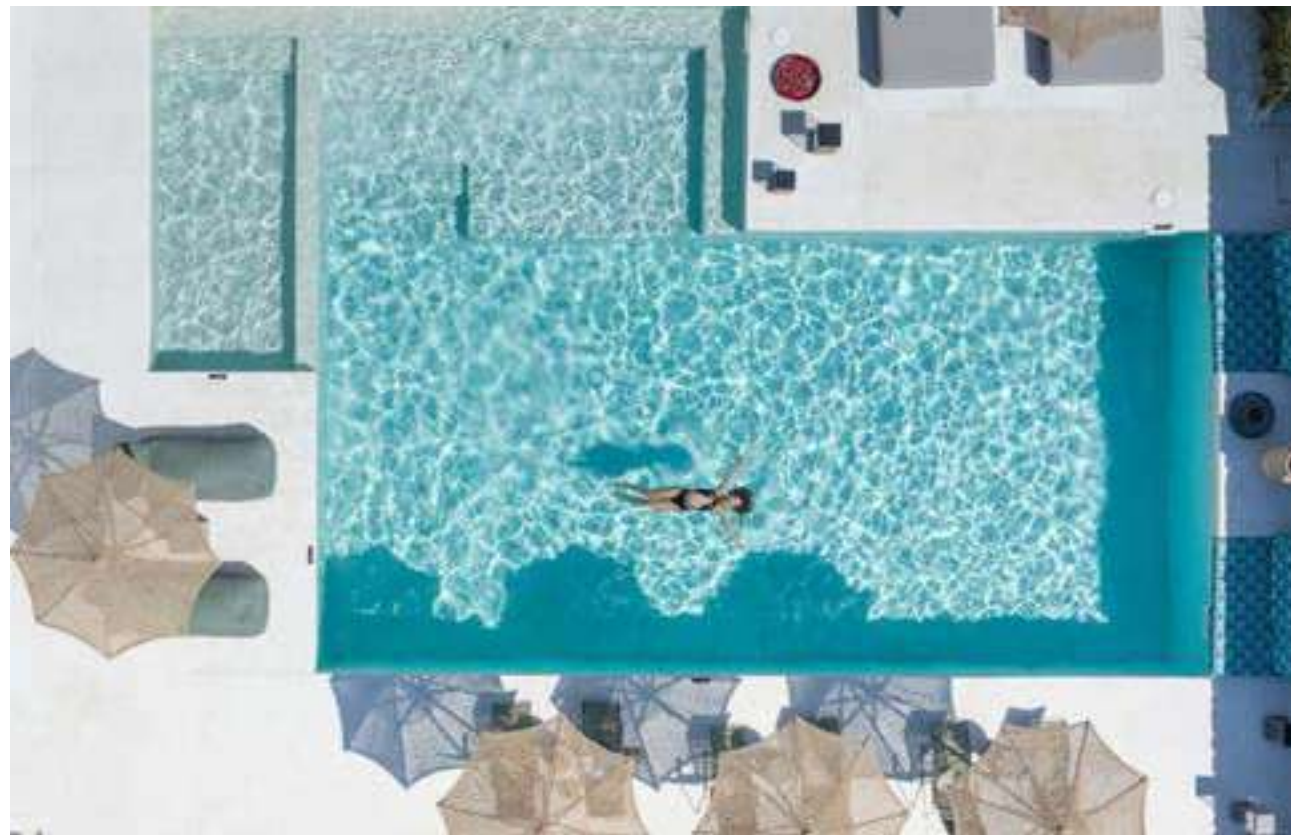

Collection available in:
STRUCTURE
Metal finishes p. 270

Dimensions in cm and inches
Medidas en cms y pulgadas

iSi 7229
Planter 73

iSi 7230
Planter 109

iSi 7230

SELECTED PROJECTS

HOSPITALITY

WORKSPACE