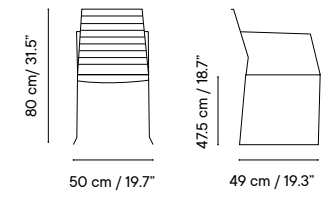

Collection available in:

STRUCTURE

Metal finishes p. 270

UPHOLSTERY

Outdoor fabrics p. 274

Outdoor technical leather p. 276

Dimensions in cm and inches
Medidas en cms y pulgadas

iSi 8026
Chair