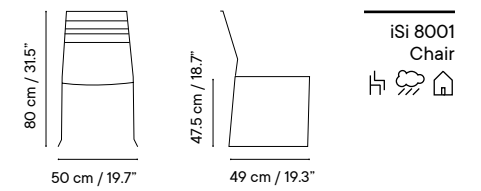

Collection available in:

STRUCTURE

Metal finishes p. 270

UPHOLSTERY

Outdoor fabrics p. 274

Outdoor technical leather p. 276

Dimensions in cm and inches
Medidas en cms y pulgadas

iSi 8001
Chair