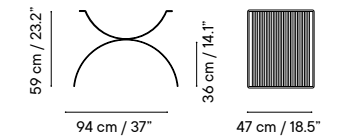

Outdoor technical leather p. 276

TABLE-TOP

Metal finishes p. 270

HPL p. 282

Dimensions in cm and inches
Medidas en cms y pulgadas

iSi 8178
Throne
NEW

iSi 8177
Chair
NEW

Table
NEW