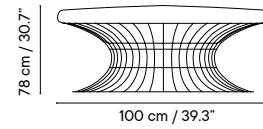

iSi 9282	ø 60 cm / 23.6"	iSi 9288	60 x 60 cm / 23.6 x 23.6"
iSi 9283	ø 70 cm / 27.6"	iSi 9289	70 x 70 cm / 27.6 x 27.6"
iSi 9284	ø 80 cm / 31.5"	iSi 9290	80 x 80 cm / 31.5 x 31.5"
iSi 9285	ø 90 cm / 35.4"		
iSi 9286	ø 100 cm / 39.3"		
iSi 9287	ø 110 cm / 43.3"		

iSi 9291	ø 60 cm / 23.6"	iSi 9297	60 x 60 cm / 23.6 x 23.6"
iSi 9292	ø 70 cm / 27.6"	iSi 9298	70 x 70 cm / 27.6 x 27.6"
iSi 9293	ø 80 cm / 31.5"	iSi 9299	80 x 80 cm / 31.5 x 31.5"
iSi 9294	ø 90 cm / 35.4"		
iSi 9295	ø 100 cm / 39.3"		
iSi 9296	ø 110 cm / 43.3"		

iSi 9300	ø 60 cm / 23.6"	iSi 9306	60 x 60 cm / 23.6 x 23.6"
iSi 9301	ø 70 cm / 27.6"	iSi 9307	70 x 70 cm / 27.6 x 27.6"
iSi 9302	ø 80 cm / 31.5"	iSi 9308	80 x 80 cm / 31.5 x 31.5"
iSi 9303	ø 90 cm / 35.4"	iSi 9309	110 x 70 cm / 43.3 x 27.6"
iSi 9304	ø 100 cm / 39.3"	iSi 9310	120 x 80 cm / 47.2 x 31.5"
iSi 9305	ø 110 cm / 43.3"	iSi 9311	240 x 120 cm / 94.4 x 47.2"

iSi 9312	ø 60 cm / 23.6"	iSi 9315	60 x 60 cm / 23.6 x 23.6"
iSi 9313	ø 70 cm / 27.6"	iSi 9316	70 x 70 cm / 27.6 x 27.6"
iSi 9314	ø 80 cm / 31.5"	iSi 9317	80 x 80 cm / 31.5 x 31.5"

Table Height 47 cm / 18.5"

Porcelain table top

iSi 9318	ø 60 cm / 23.6"
iSi 9319	ø 80 cm / 31.5"

Table Height 54 cm / 21.2"

Porcelain table top

iSi 9320	ø 60 cm / 23.6"
iSi 9321	ø 80 cm / 31.5"

Table Height 74 cm / 29.1"

Porcelain table top

iSi 9322	ø 60 cm / 23.6"
iSi 9323	ø 80 cm / 31.5"

Table Height 110 cm / 43.2"

Porcelain table top

iSi 9324	ø 60 cm / 23.6"
iSi 9325	ø 80 cm / 31.5"