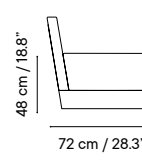

Lagarto

Designed by ILMIODESIGN

Collection made of galvanized wire, polyester powder coated. Suitable for outdoor, indoor, and contract use.

Colección fabricada con varilla de acero galvanizado y lacado con polvo de poliéster. Apto para uso exterior, interior y contract.

Collection available in:

STRUCTURE

Metal finishes p. 270

UPHOLSTERY

Outdoor fabrics p. 274

Outdoor technical leather p. 276

TABLE-TOP

Metal finishes p. 270

HPL or Solid Core p. 283

Dimensions in cm and inches
Medidas en cms y pulgadas

Dimensions in cm and inches
Medidas en cms y pulgadas

iSi 9254	ø 60 cm / 23.6"
iSi 9255	ø 70 cm / 27.6"
iSi 9256	ø 80 cm / 31.5"
iSi 9257	ø 90 cm / 35.4"
iSi 9258	ø 110 cm / 43.3"

iSi 9259	ø 60 cm / 23.6"
iSi 9260	ø 70 cm / 27.6"
iSi 9216	ø 80 cm / 31.5"
iSi 9217	ø 90 cm / 35.4"
iSi 9218	ø 110 cm / 43.3"