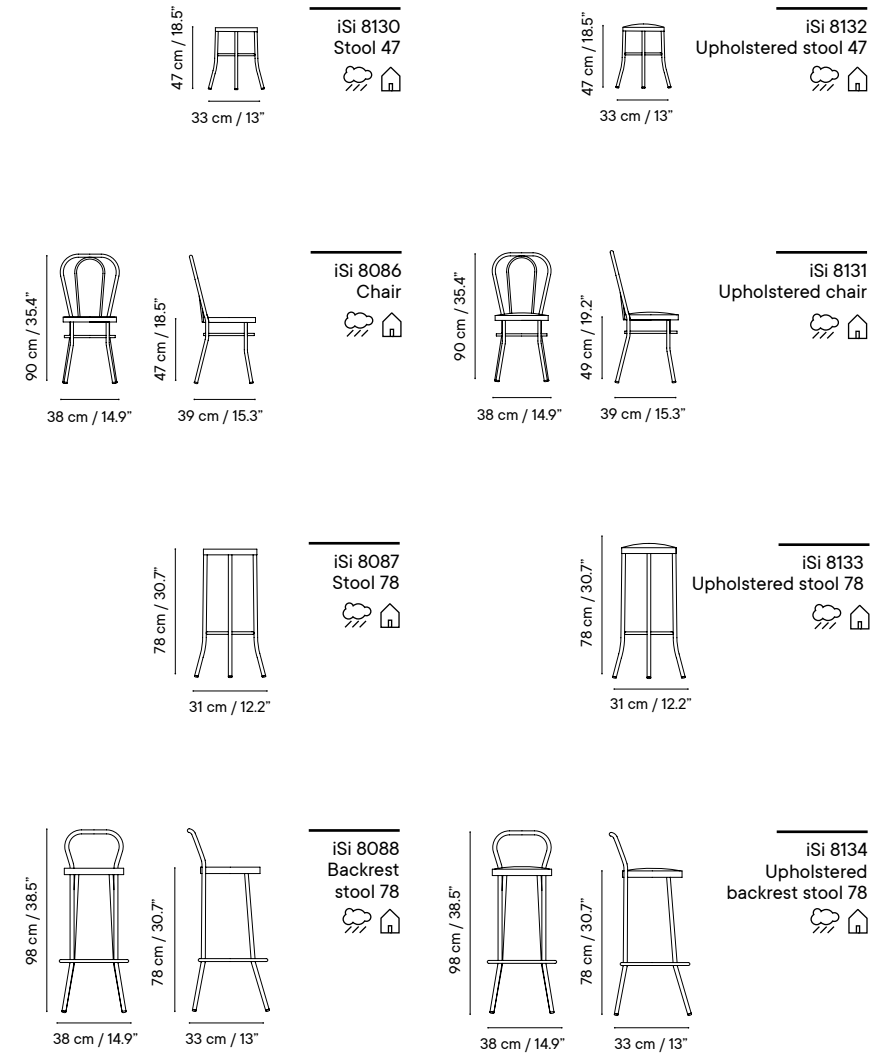

Collection available in:

STRUCTURE

Metal finishes p. 270

UPHOLSTERY

Outdoor fabrics p. 274

Outdoor technical leather p. 276

Dimensions in cm and inches
Medidas en cms y pulgadas

RIMINI