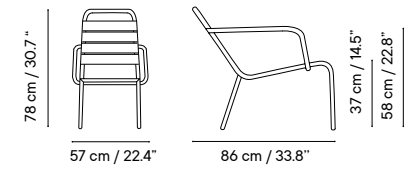

UPHOLSTERY

Outdoor fabrics p. 274

Outdoor technical leather p. 276

iSi 8023
Lounge