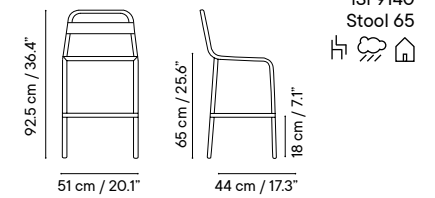

iSi 7204
Stool 79