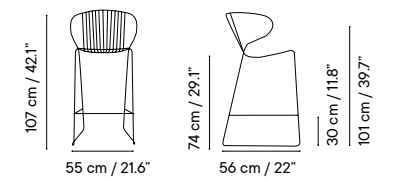

iSi 8065
Stool 74
☀️ 🏠