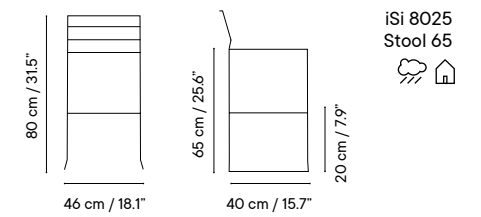

iSi 8003
Stool 76

iSi 8025
Stool 65