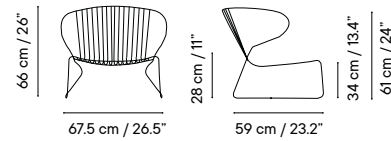

Outdoor technical leather p. 276

TABLE-TOP

Metal finishes p. 270

Porcelain p. 282

HPL or Solid Core p. 283

Dimensions in cm and inches
Medidas en cms y pulgadas

iSi 8072
Chair
☀️ 🏠

iSi 7207
Armchair
☀️ 🏠