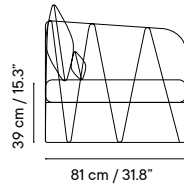

Lagarto

Designed by ILMIODESIGN

Collection made of galvanized wire, polyester powder coated. Suitable for outdoor, indoor, and contract use.

Colección fabricada con varilla de acero galvanizado y lacado con polvo de poliéster. Apto para uso exterior, interior y contract.

Collection available in:

STRUCTURE

Metal finishes p. 270

UPHOLSTERY

Outdoor fabrics p. 274

Outdoor technical leather p. 276

TABLE-TOP

Metal finishes p. 270

HPL or Solid Core p. 283

Dimensions in cm and inches
Medidas en cms y pulgadas

Dimensions in cm and inches
Medidas en cms y pulgadas

iSi 9254	ø 60 cm / 23.6"
iSi 9255	ø 70 cm / 27.6"
iSi 9256	ø 80 cm / 31.5"
iSi 9257	ø 90 cm / 35.4"
iSi 9258	ø 110 cm / 43.3"

iSi 9259	ø 60 cm / 23.6"
iSi 9260	ø 70 cm / 27.6"
iSi 9216	ø 80 cm / 31.5"
iSi 9217	ø 90 cm / 35.4"
iSi 9218	ø 110 cm / 43.3"