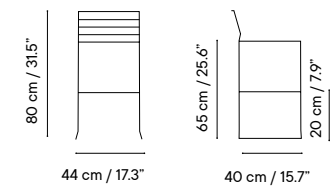

iSi 8030
Stool 65