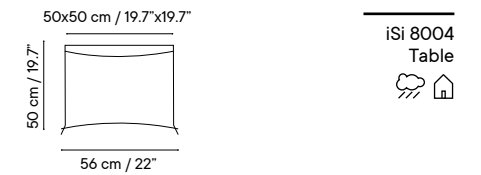

iSi 8004
Table