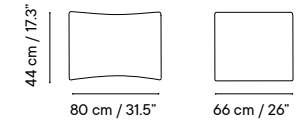

Bolonia

Designed by iSiMAR

Collection made of galvanized wire, polyester powder coated. Suitable for outdoor, indoor, and contract use.

Colección fabricada con varilla de acero galvanizado, lacado con polvo de poliéster. Apto para uso exterior, interior y contract.

Collection available in:

STRUCTURE

Metal finishes p. 270

UPHOLSTERY

Outdoor fabrics p. 274

Outdoor technical leather p. 276

TABLE-TOP

Metal finishes p. 270

Porcelain p. 282

HPL or Solid Core p. 283

Dimensions in cm and inches
Medidas en cms y pulgadas

iSi 8072
Chair
☀️ 🏠

iSi 7207
Armchair
☀️ 🏠

iSi 9152
Poltrona
☀️ 🏠

iSi 8073
Sofa complet
☀️ 🏠