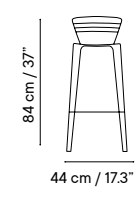

iSi 8068
Stool 65