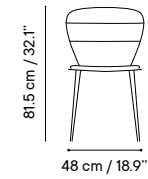

Collection available in:

STRUCTURE

Metal finishes p. 270

UPHOLSTERY

Outdoor fabrics p. 274

Outdoor technical leather p. 276

Dimensions in cm and inches
Medidas en cms y pulgadas

iSi 8202
Chair