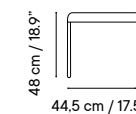

Toscana

Designed by iSiMAR

Collection made of aluminum, polyester powder coated. Suitable for outdoor, indoor, and contract use.

Colección fabricada con aluminio lacado con polvo de poliéster. Apto para uso exterior, interior y contract.

Collection available in:
STRUCTURE
Metal finishes p. 270

Dimensions in cm and inches
Medidas en cms y pulgadas