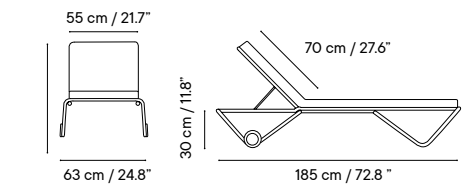

iSi 8109
Sun lounger

Sun lounger are available in Batyline / Textilene pag. 277