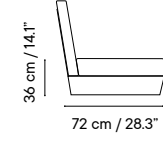

Lagarto

Designed by ILMIODESIGN

Collection made of galvanized wire, polyester powder coated. Suitable for outdoor, indoor, and contract use.

Colección fabricada con varilla de acero galvanizado y lacado con polvo de poliéster. Apto para uso exterior, interior y contract.

Collection available in:

STRUCTURE

Metal finishes p. 270

UPHOLSTERY

Outdoor fabrics p. 274

Outdoor technical leather p. 276

TABLE-TOP

Metal finishes p. 270

HPL or Solid Core p. 283

Dimensions in cm and inches
Medidas en cms y pulgadas

Dimensions in cm and inches
Medidas en cms y pulgadas

iSi 9254	ø 60 cm / 23.6"
iSi 9255	ø 70 cm / 27.6"
iSi 9256	ø 80 cm / 31.5"
iSi 9257	ø 90 cm / 35.4"
iSi 9258	ø 110 cm / 43.3"

iSi 9259	ø 60 cm / 23.6"
iSi 9260	ø 70 cm / 27.6"
iSi 9216	ø 80 cm / 31.5"
iSi 9217	ø 90 cm / 35.4"
iSi 9218	ø 110 cm / 43.3"