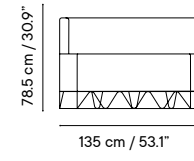

Lagarto

Designed by ILMIODESIGN

Collection made of galvanized wire, polyester powder coated. Suitable for outdoor, indoor, and contract use.

Colección fabricada con varilla de acero galvanizado y lacado con polvo de poliéster. Apto para uso exterior, interior y contract.

Collection available in:

STRUCTURE

Metal finishes p. 270

UPHOLSTERY

Outdoor fabrics p. 274

Outdoor technical leather p. 276

TABLE-TOP

Metal finishes p. 270

HPL or Solid Core p. 283

Dimensions in cm and inches
Medidas en cms y pulgadas

Dimensions in cm and inches
Medidas en cms y pulgadas

iSi 9254	ø 60 cm / 23.6"
iSi 9255	ø 70 cm / 27.6"
iSi 9256	ø 80 cm / 31.5"
iSi 9257	ø 90 cm / 35.4"
iSi 9258	ø 110 cm / 43.3"

iSi 9259	ø 60 cm / 23.6"
iSi 9260	ø 70 cm / 27.6"
iSi 9216	ø 80 cm / 31.5"
iSi 9217	ø 90 cm / 35.4"
iSi 9218	ø 110 cm / 43.3"