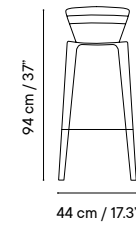

Outdoor technical leather p. 276

Dimensions in cm and inches
Medidas en cms y pulgadas

iSi 9135
Chair

iSi 9136
Armchair

iSi 9137
Stool 76

iSi 9138
Stool 65

iSi 9135
Beige cream
RAL 1013

iSi 9136
Taupe grey
RAL 7006