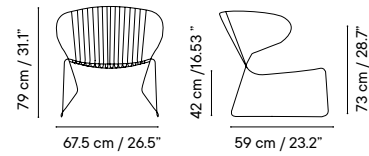

iSi 9152
Poltrona
☀️ 🏠