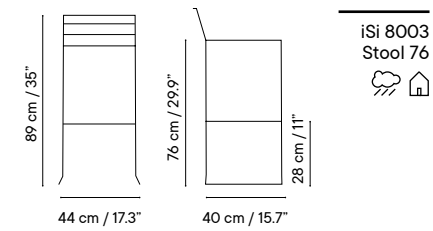

iSi 8003
Stool 76