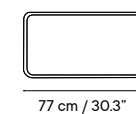

Toscana

Designed by iSiMAR

Collection made of aluminum, polyester powder coated. Suitable for outdoor, indoor, and contract use.

Colección fabricada con aluminio lacado con polvo de poliéster. Apto para uso exterior, interior y contract.

Collection available in:
STRUCTURE
Metal finishes p. 270

Dimensions in cm and inches
Medidas en cms y pulgadas