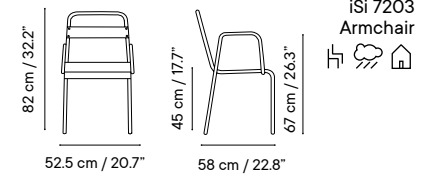

Collection available in:

STRUCTURE

Metal finishes p. 270

UPHOLSTERY

Outdoor fabrics p. 274

Outdoor technical leather p. 276

Dimensions in cm and inches
 Medidas en cms y pulgadas

iSi 7202
 Chair