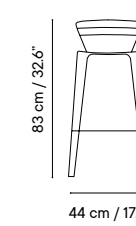

Outdoor technical leather p. 276

Dimensions in cm and inches
Medidas en cms y pulgadas

iSi 9135
Chair

iSi 9136
Armchair

iSi 9137
Stool 76

iSi 9138
Stool 65

iSi 9135
Beige cream
RAL 1013

iSi 9136
Taupe grey
RAL 7006