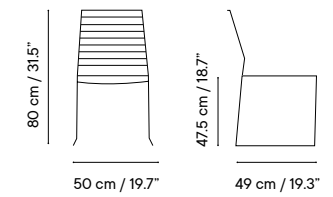

Collection available in:

STRUCTURE

Metal finishes p. 270

UPHOLSTERY

Outdoor fabrics p. 274

Outdoor technical leather p. 276

Dimensions in cm and inches
Medidas en cms y pulgadas

iSi 8026
Chair