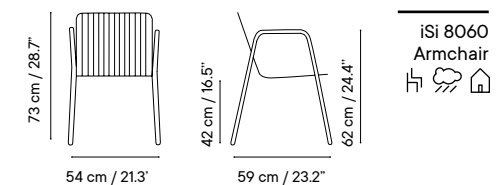

iSi 8060
Armchair

iSi 7199
Stool 78

iSi 9139
Stool 68