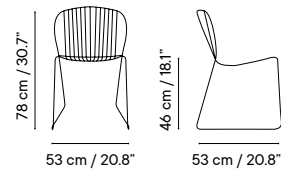

Outdoor technical leather p. 276

TABLE-TOP

Metal finishes p. 270

Porcelain p. 282

HPL or Solid Core p. 283

Dimensions in cm and inches
Medidas en cms y pulgadas

iSi 8072
Chair
☀️ 🏠

iSi 7207
Armchair
☀️ 🏠