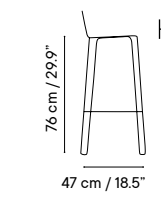

Outdoor technical leather p. 276

TABLE-TOP

Metal finishes p. 270

HPL or Solid Core p. 283

iSi 8034
Chair

iSi 8035
Armchair

iSi 8067
Stool 76

iSi 8068
Stool 65