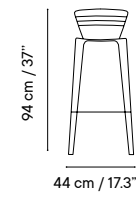

Outdoor technical leather p. 276

TABLE-TOP

Metal finishes p. 270

HPL or Solid Core p. 283

iSi 8034
Chair

iSi 8035
Armchair

iSi 8067
Stool 76

iSi 8068
Stool 65