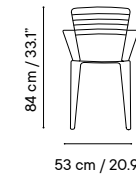

Outdoor technical leather p. 276

TABLE-TOP

Metal finishes p. 270

HPL or Solid Core p. 283

iSi 8034
Chair

iSi 8035
Armchair

iSi 8067
Stool 76

iSi 8068
Stool 65