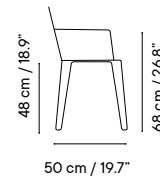

iSi 8068
Stool 65

iSi 8035
Armchair