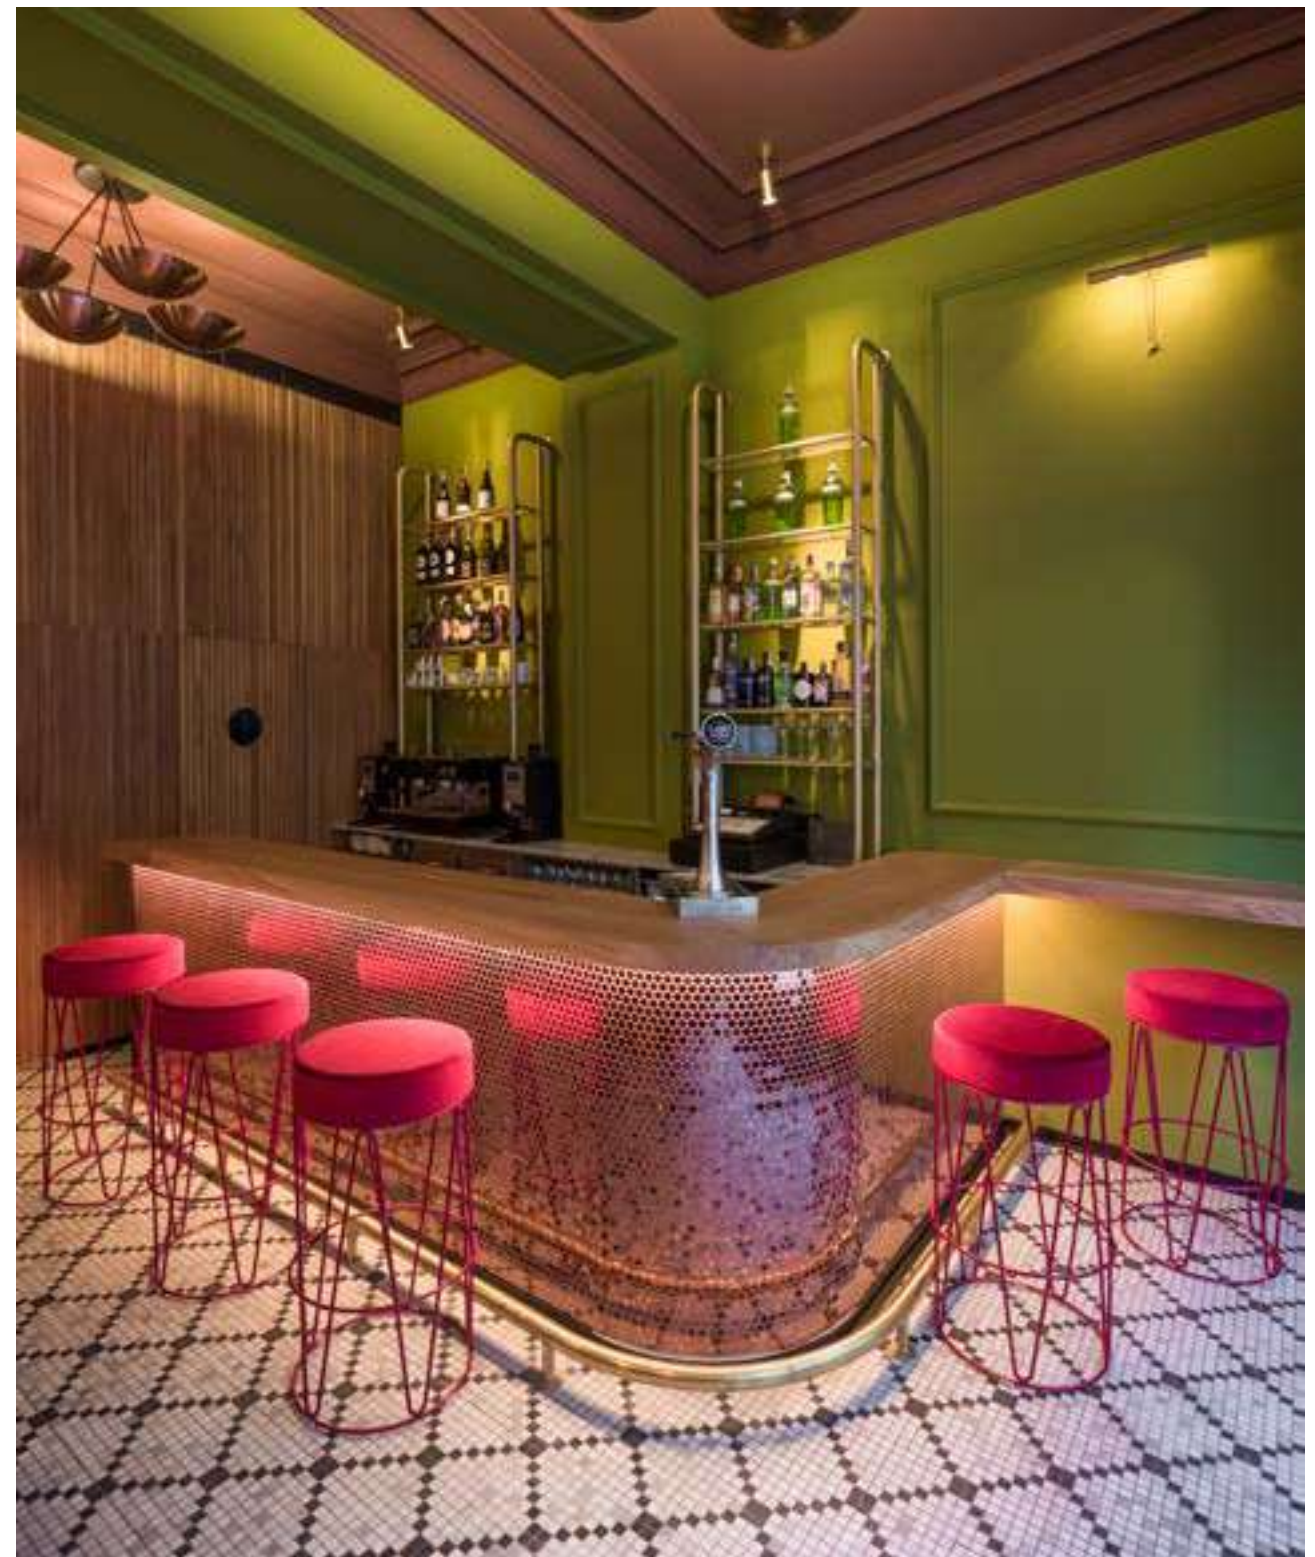

Lagarto stools
Red wine RAL 3004
Fabric COM