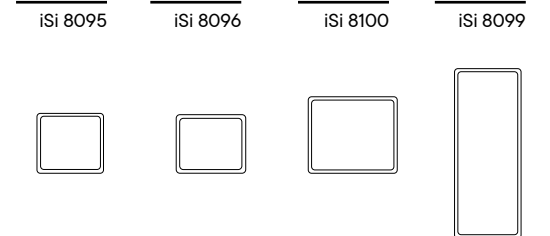

Cushion

iSi 8095	Chair cushion
iSi 8096	Stool cushion
iSi 8099	Lounge cushion
iSi 8100	Poltrona cusion

iSi 8095
Panamá Collection