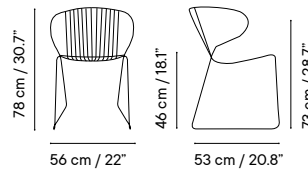

Outdoor technical leather p. 276

TABLE-TOP

Metal finishes p. 270

Porcelain p. 282

HPL or Solid Core p. 283

Dimensions in cm and inches
Medidas en cms y pulgadas

iSi 8072
Chair
☀️ 🏠

iSi 7207
Armchair
☀️ 🏠