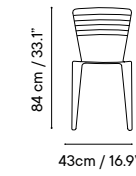

iSi 8034
Chair