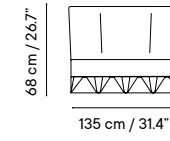

Lagarto

Designed by ILMIODESIGN

Collection made of galvanized wire, polyester powder coated. Suitable for outdoor, indoor, and contract use.

Colección fabricada con varilla de acero galvanizado y lacado con polvo de poliéster. Apto para uso exterior, interior y contract.

Collection available in:

STRUCTURE

Metal finishes p. 270

UPHOLSTERY

Outdoor fabrics p. 274

Outdoor technical leather p. 276

TABLE-TOP

Metal finishes p. 270

HPL or Solid Core p. 283

Dimensions in cm and inches
Medidas en cms y pulgadas

Dimensions in cm and inches
Medidas en cms y pulgadas

iSi 9254	ø 60 cm / 23.6"
iSi 9255	ø 70 cm / 27.6"
iSi 9256	ø 80 cm / 31.5"
iSi 9257	ø 90 cm / 35.4"
iSi 9258	ø 110 cm / 43.3"

iSi 9259	ø 60 cm / 23.6"
iSi 9260	ø 70 cm / 27.6"
iSi 9216	ø 80 cm / 31.5"
iSi 9217	ø 90 cm / 35.4"
iSi 9218	ø 110 cm / 43.3"