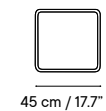

Toscana

Designed by iSiMAR

Collection made of aluminum, polyester powder coated. Suitable for outdoor, indoor, and contract use.

Colección fabricada con aluminio lacado con polvo de poliéster. Apto para uso exterior, interior y contract.

Collection available in:
STRUCTURE
Metal finishes p. 270

Dimensions in cm and inches
Medidas en cms y pulgadas