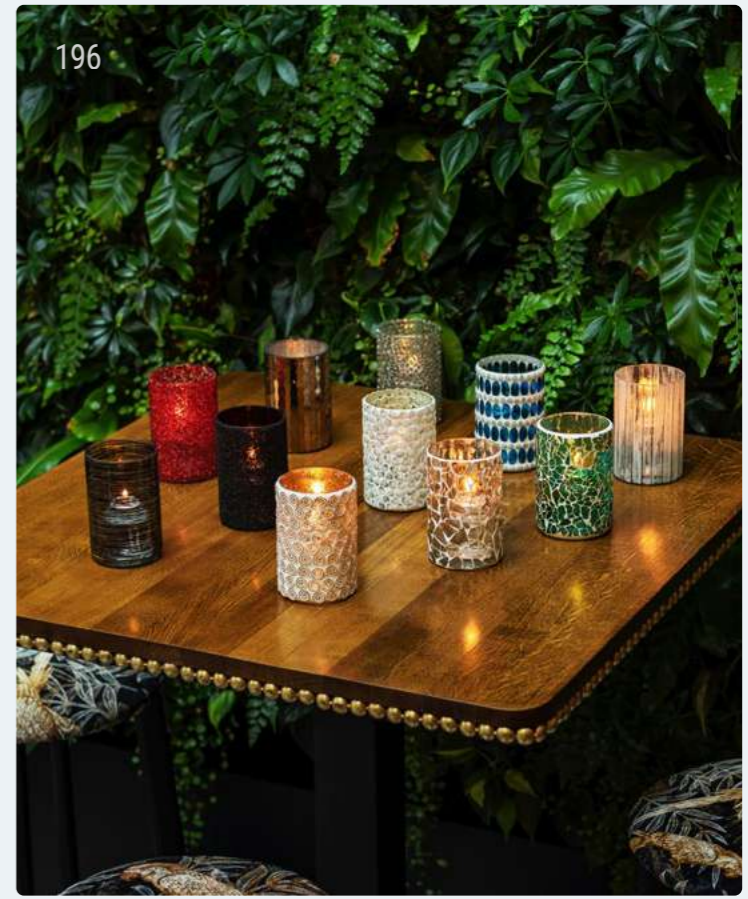

134

PRESENTATION

The Streetfood Club, Lars Verkrust Photography, The Netherlands

SERVING BASKETS

Combine with
GREASEPROOF PAPER P. 169

SERVING BASKET ROUND
WCC2529 Ø 9,2 x 8,5 cm / per 24

SERVING BASKETS RECTANGULAR
WCC2531 12,5 x 9,7 x 8,5 cm / per 6
WCC2530 10 x 8 x 7,5 cm / per 6