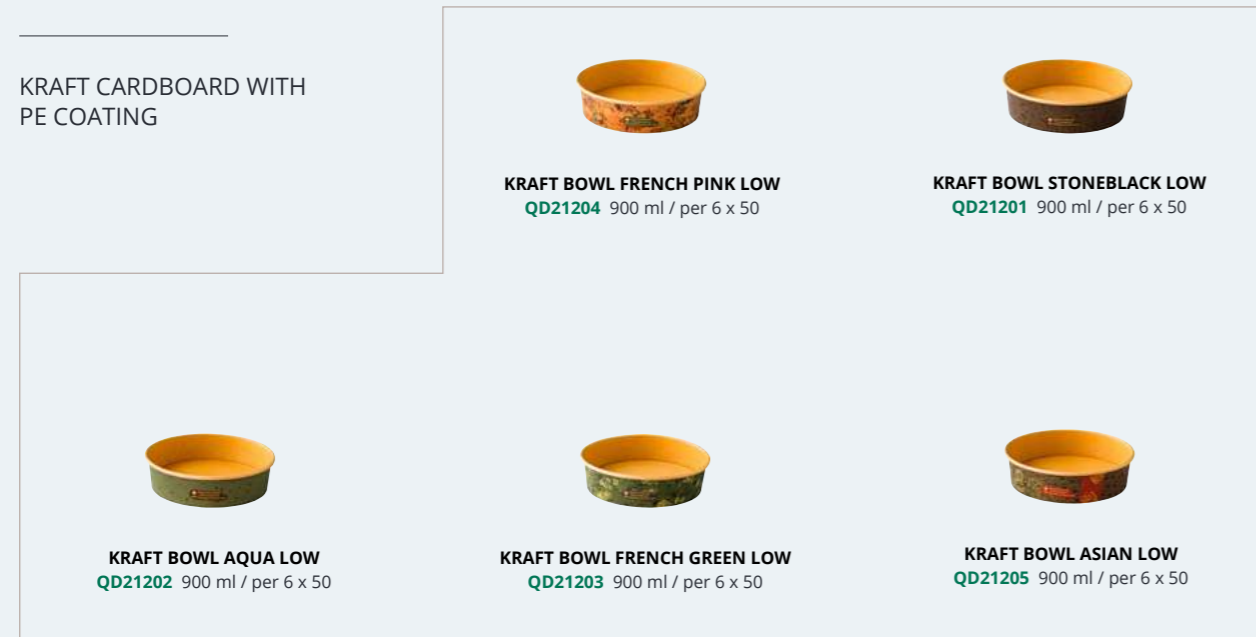

TAKEAWAY

BOWLS
900 ML

900 ML

KRAFT CARDBOARD WITH PE COATING

PET LID | COLD DISHES

PAPER LID | HOT AND COLD DISHES

PET LID
QD21502 18,4 cm / per 6 x 50

PAPER LID
QD21403 18,4 cm / per 12 x 25