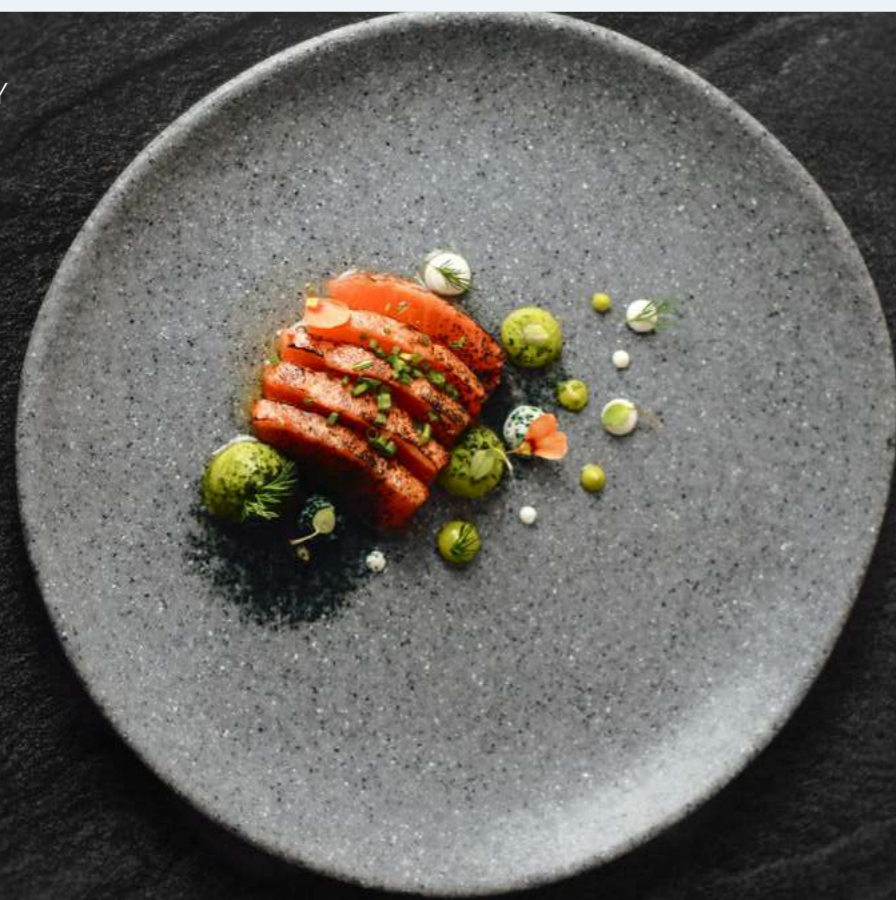

MELAMINE
PEBBLE GREY