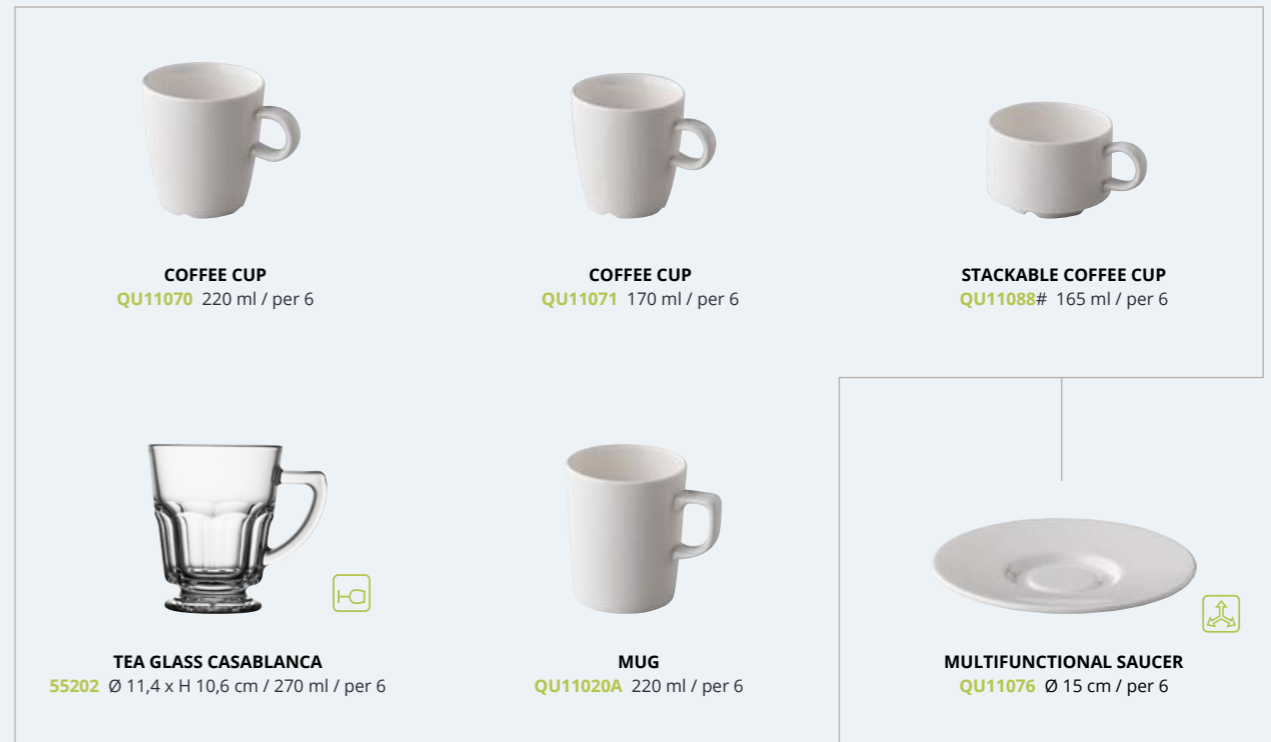

Q FINE CHINA

WHITE TABLEWARE

CLOUD

GOOD VALUE FOR MONEY

This item is no longer available after stock.