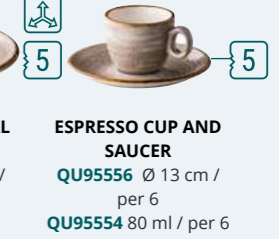

COFFEE & TEA
Q AUTHENTIC JERSEY