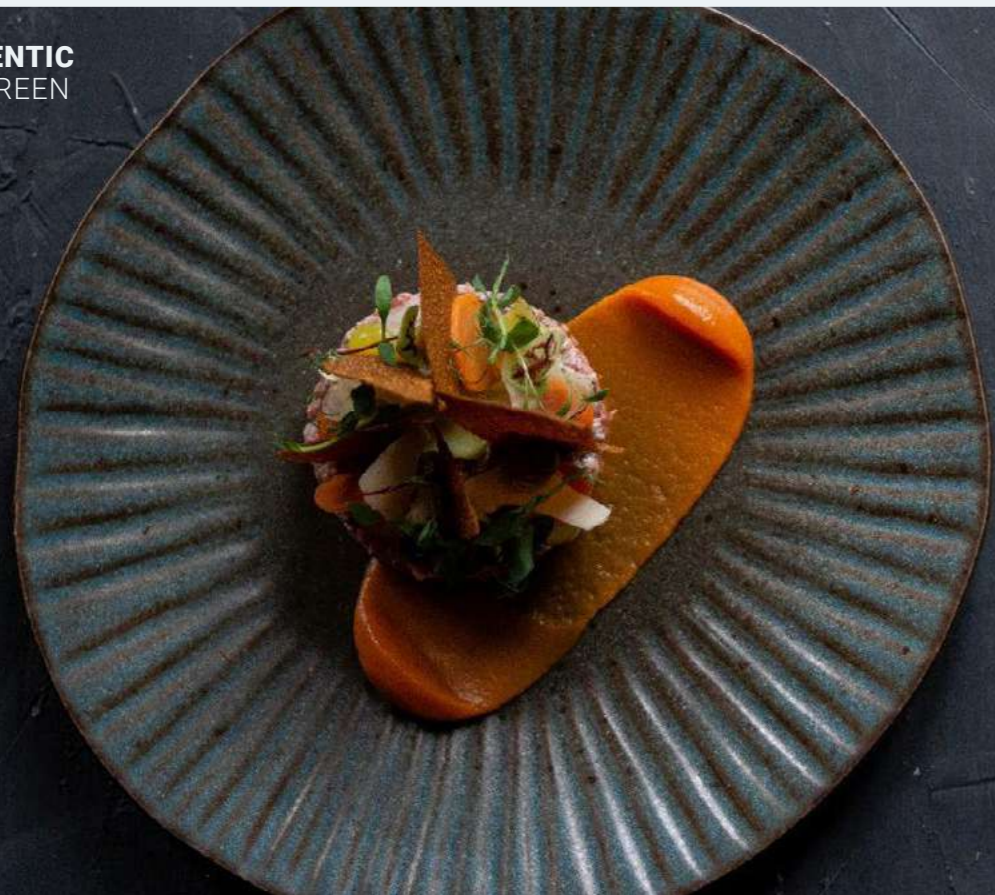

Q AUTHENTIC
STONEGREEN

COLOURED
TABLEWARE