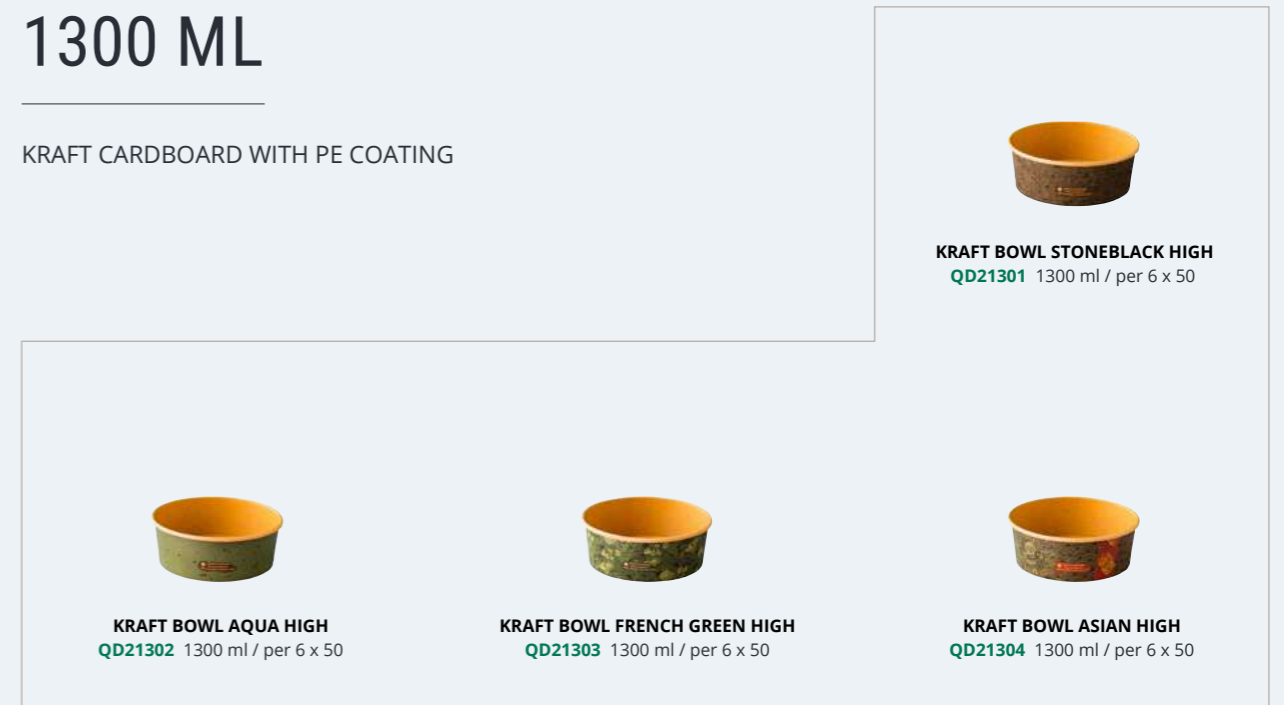

BOWLS
1300 ML

1300 ML

KRAFT CARDBOARD WITH PE COATING

PET LID | COLD DISHES

PAPER LID | HOT AND COLD DISHES

1ST DIVIDER

2ND DIVIDER*

3RD DIVIDER**

*The 2nd divider is always in combination with the 1st divider.
**The 3rd divider is always in combination with the 1st and 2nd divider.

*The 2nd divider is always in combination with the 1st divider.
**The 3rd divider is always in combination with the 1st and 2nd divider.