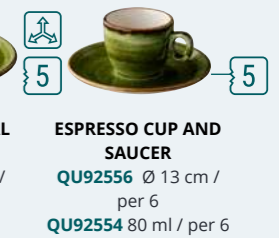

COFFEE & TEA
Q AUTHENTIC JERSEY