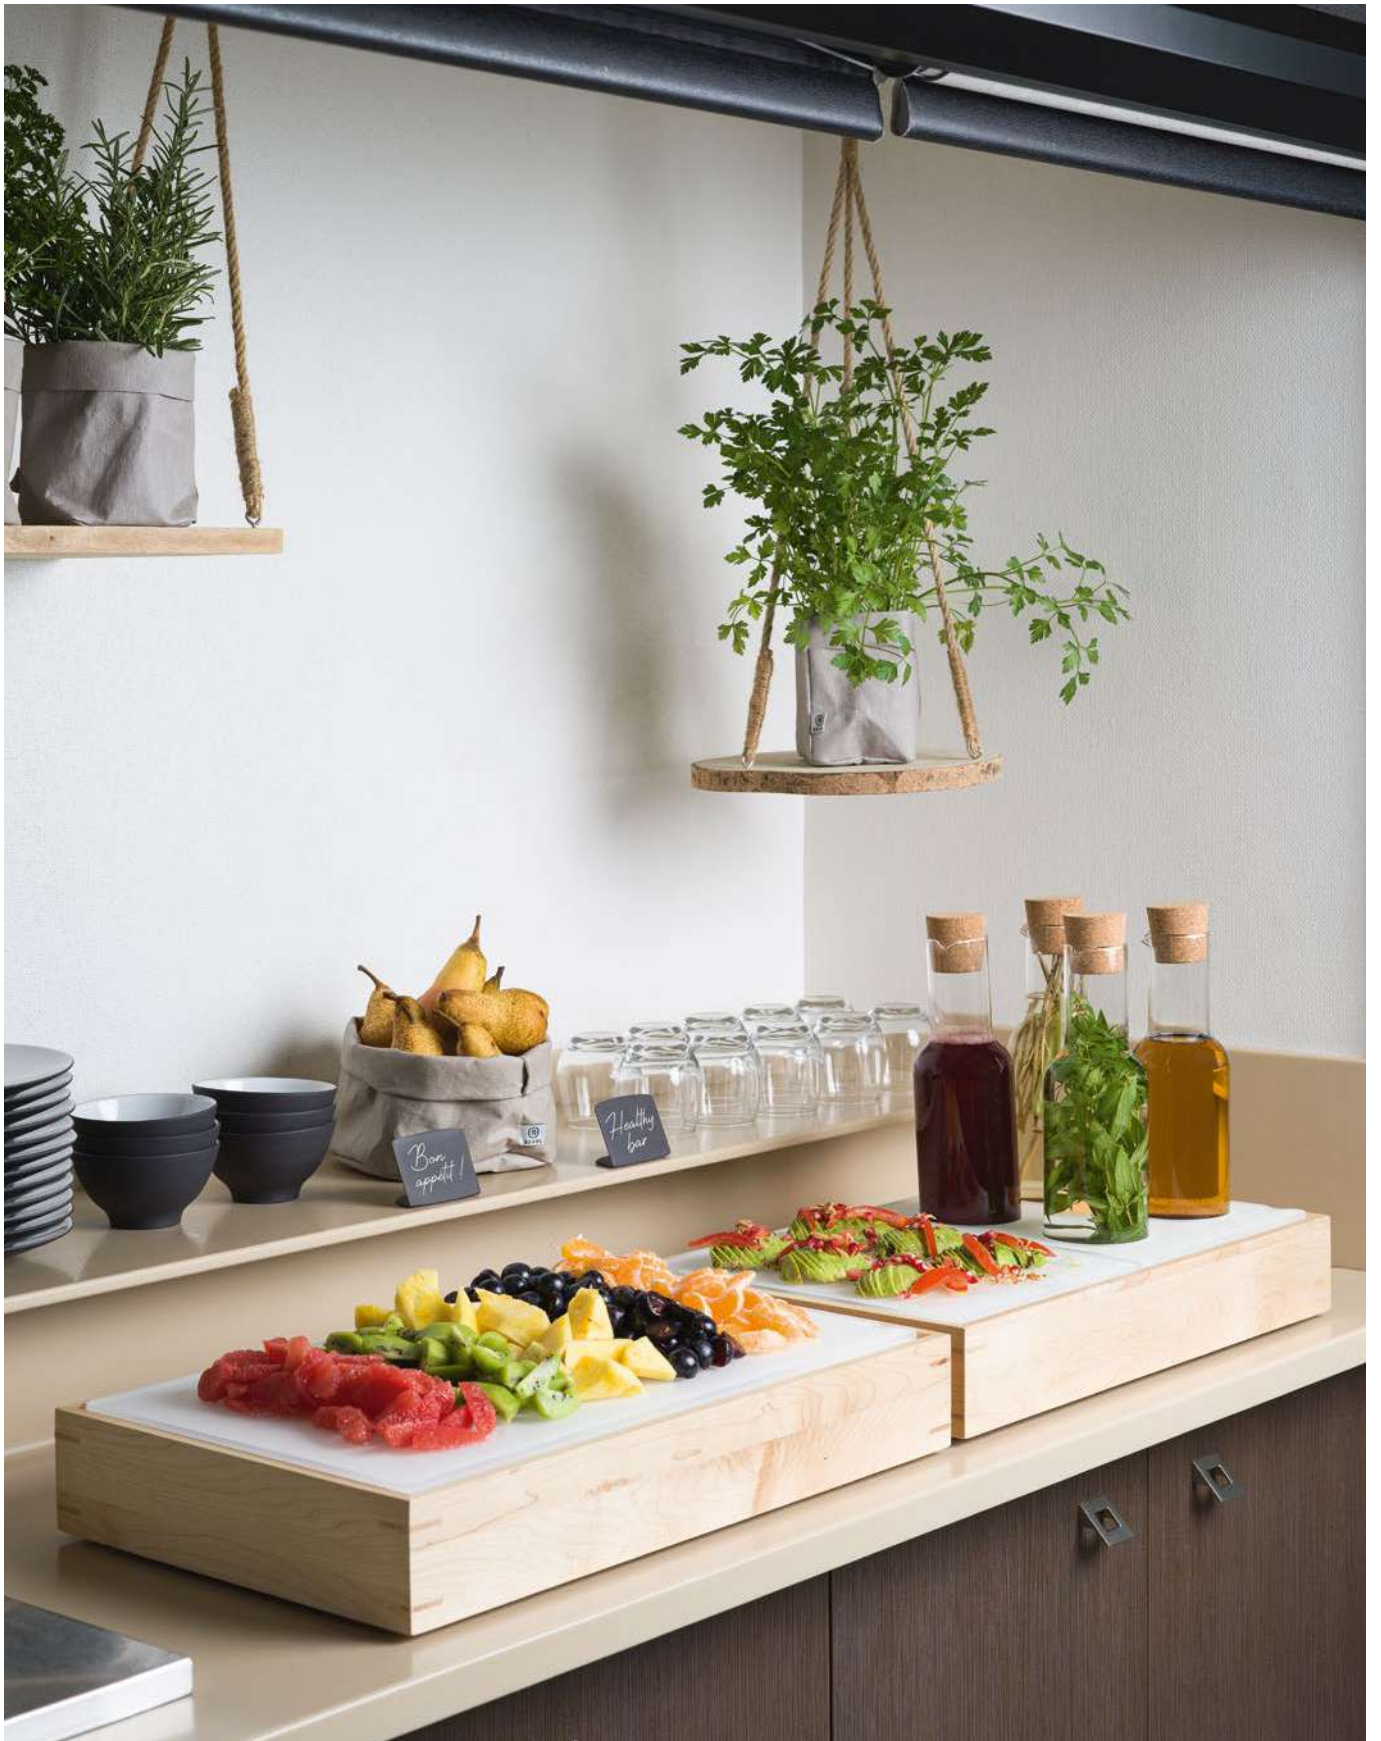

EN SCÈNE
COLLECTION